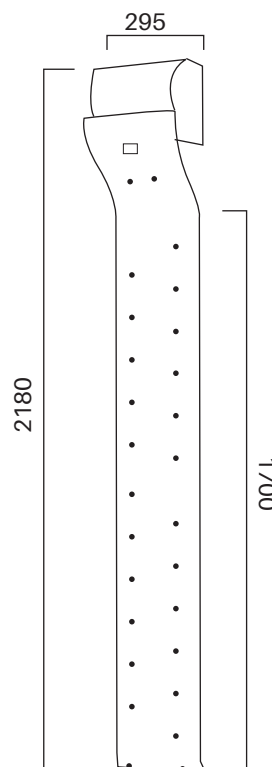

Baleno Body Dryer

Data Sheet

Dimensions

Specification

Air Diffusers Quantity	27
Average Drying Time	3 minutes
Automatic Stop Time	9 minutes
Air Speed	> 100 km/h / 62.14 mph
Decibels: Range	66 dB to 69 dB
Sensor	Position-sensitive and infrared detector
Materials	ABS + PMMA
Antibacterial treatments	Silver ions
Installation	Flat wall (strongly recommended inside the shower)
Weight	9.8kg / 21.6lb
Input Voltage/Frequency	220-240V/50-60 Hz
Power	Range (133 watts to 2800 watts)
Motor Speed	5000 rpm
Max intensity consumption:	12 A
Energy consumption on each use	(0,038 kWh to 0,143 kWh)
Temperature rises above room temperature	+32°C / + 57.6 °F
IP	IP56 protection index, interior bathroom and shower area
Dimensions (mm)	See diagram above