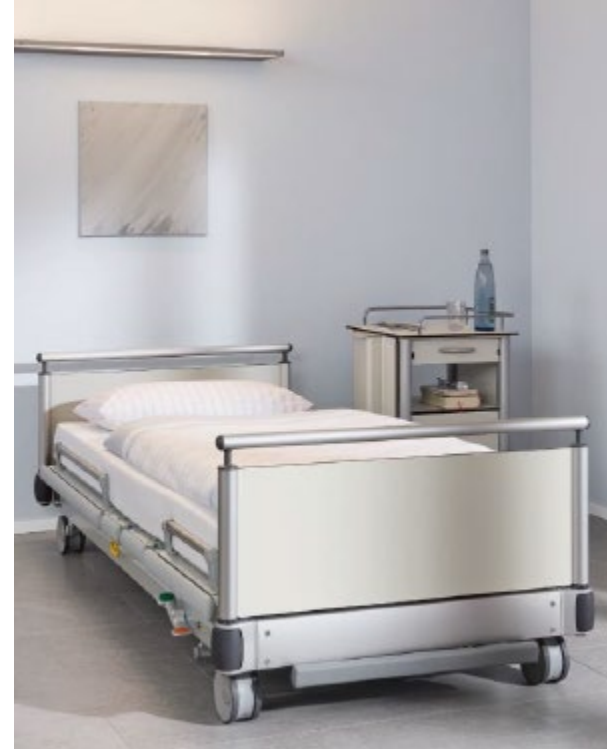

- Available with magnetic handset and also magnetic cushions for infection control standards.
- Upholstery in wide range of fabrics and vinyl's and can be easily customised to suit any existing décor.
- Safe lock casters for easy manoeuvrability.
- Options available such as lateral or waterfall backrest cushions, in built pressure relief, different style arms, dual motor or single motor tilt in space etc.
- Delivers exceptional comfort, positioning and postural support whilst looking very streamlined in design.

/ VOELKER S964 BED

- 4 section electric profiling with auto-regression
- MiS lying surface 90 x 200cm – removable
- Extended height 45cm height side rails
- Patient/nurse hand control with lock function
- 150mm double band casters (for improved manoeuvrability)
- Built-in bed extension (30cm)
- 270KG SWL (Safe Working Load)
- Removable head and footboard (In Light Grey M40 colour)
- CPR release handle each side of the bed
- Battery back-up
- M40 light grey colour ends